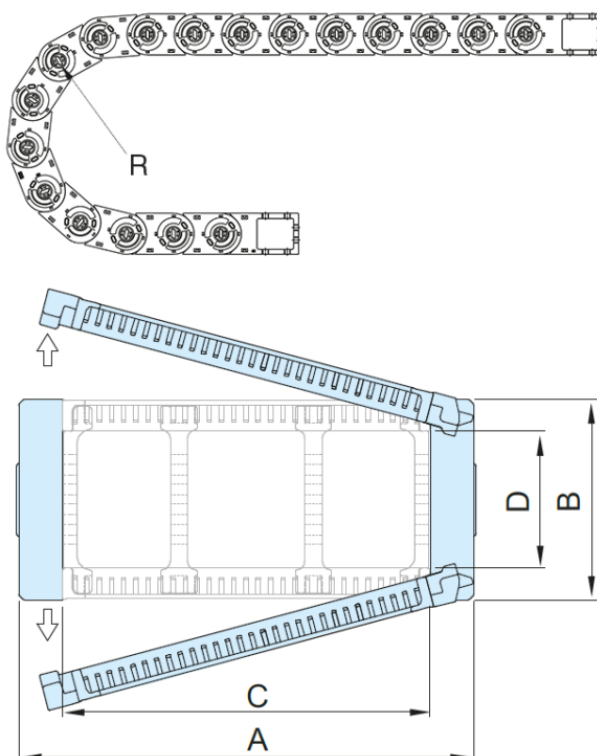

Article number: 18ST044N200R070

Description: ST Shift cable chain, ST044N.200 Radius 70- Hoved nr. (1LK)
Type ST044N.200.R70

Measures

A = 221

B = 38

C = 200

D = 26

I = 44

R = 070